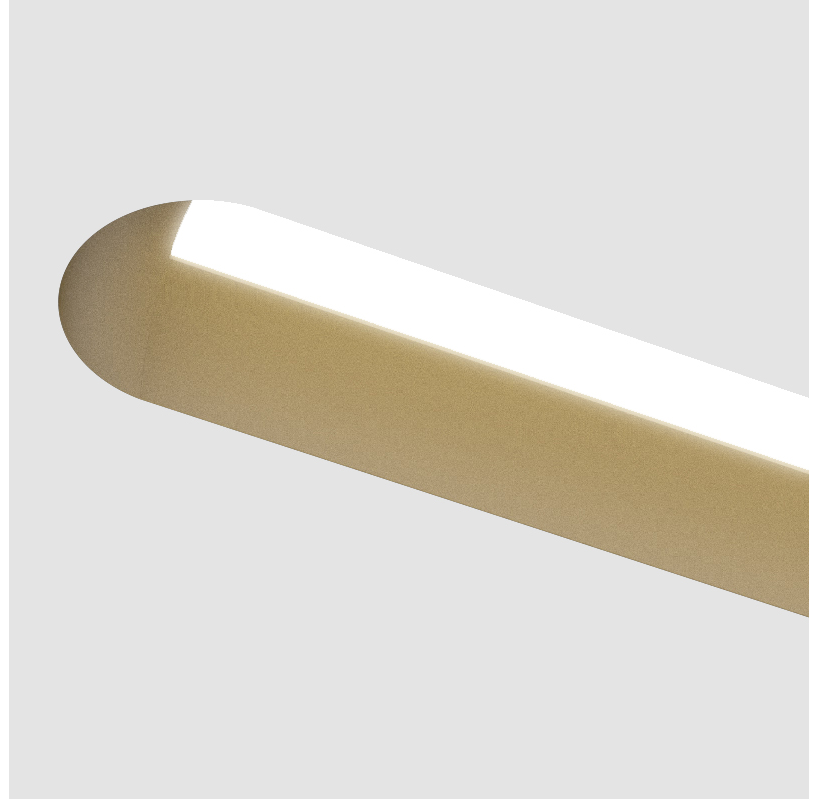

PHYSICAL

Shape: Oblong
Length (mm): 950
Length (in): 37 ³/₈
Width (mm): 75
Width (in): 2 ¹⁵/₁₆
Height (mm): 135
Height (in): 5 ⁵/₁₆
Ceiling Thickness (mm): 10 / 12.5 / 15
Ceiling Thickness (in): 3/8 or 1/2 or 9/16
Min. Recessing Depth (mm): 170
Min. Recessing Depth (in): 6 ¹¹/₁₆
Light Distribution: Direct
Weight (kg): 4.115
Weight (lbs): 9.1
Installation Requirement: Ceiling Thickness: 10mm / 12mm / 15mm
Diffuser: PMMA - Opal
Fixture Finish: SSR / BKV / CWI / CRY / HAB / UFT / ITA / RUA / FTG / MYG / LOD / PUS / FRO / FUP / KIA / POP / BLS / SPG / MEY / GOH / GUM / CHC / COM / ABZ / JAG / OBR / MOS / ROR
Fixture Material: Aluminum
Cut-out Measurements: 968mm / 38 1/8" x 92mm / 3 5/8"
Upon Request: Unique Sizes Unique Ceiling Thickness

ELECTRICAL

Lamp Type: LED (Zhaga Standard)
Input Wattage (W): 15.2
Total Output Wattage (W): 12 / 11.1 (3500K)
Dimming: 0-10V Dimming / Phase Dimming (120Vac Only)
Driver Included: Yes
Driver Location: Integrated
Driver Type: Constant Current - 120 / 277Vac
Driver Class: Class 2
Input Voltage (V): 120 - 277
Constant Current (MA): 350 / 375 (3500K)

LED

Color Temperature (°K): 3000 / 3500 / 4000
Max. Delivered Lumen (lm): 1030 / 1058 / 1080
CRI: >90 CRI
Lamp Life (hrs): 50000
Upon Request: Special Color Temperature RGB-W Tunable White CRI (no minimum qty) price increase + longer lead time

OPTICAL

RATINGS AND CERTIFICATIONS

Certified By: Certified for North American Standards
IP rating: IP20